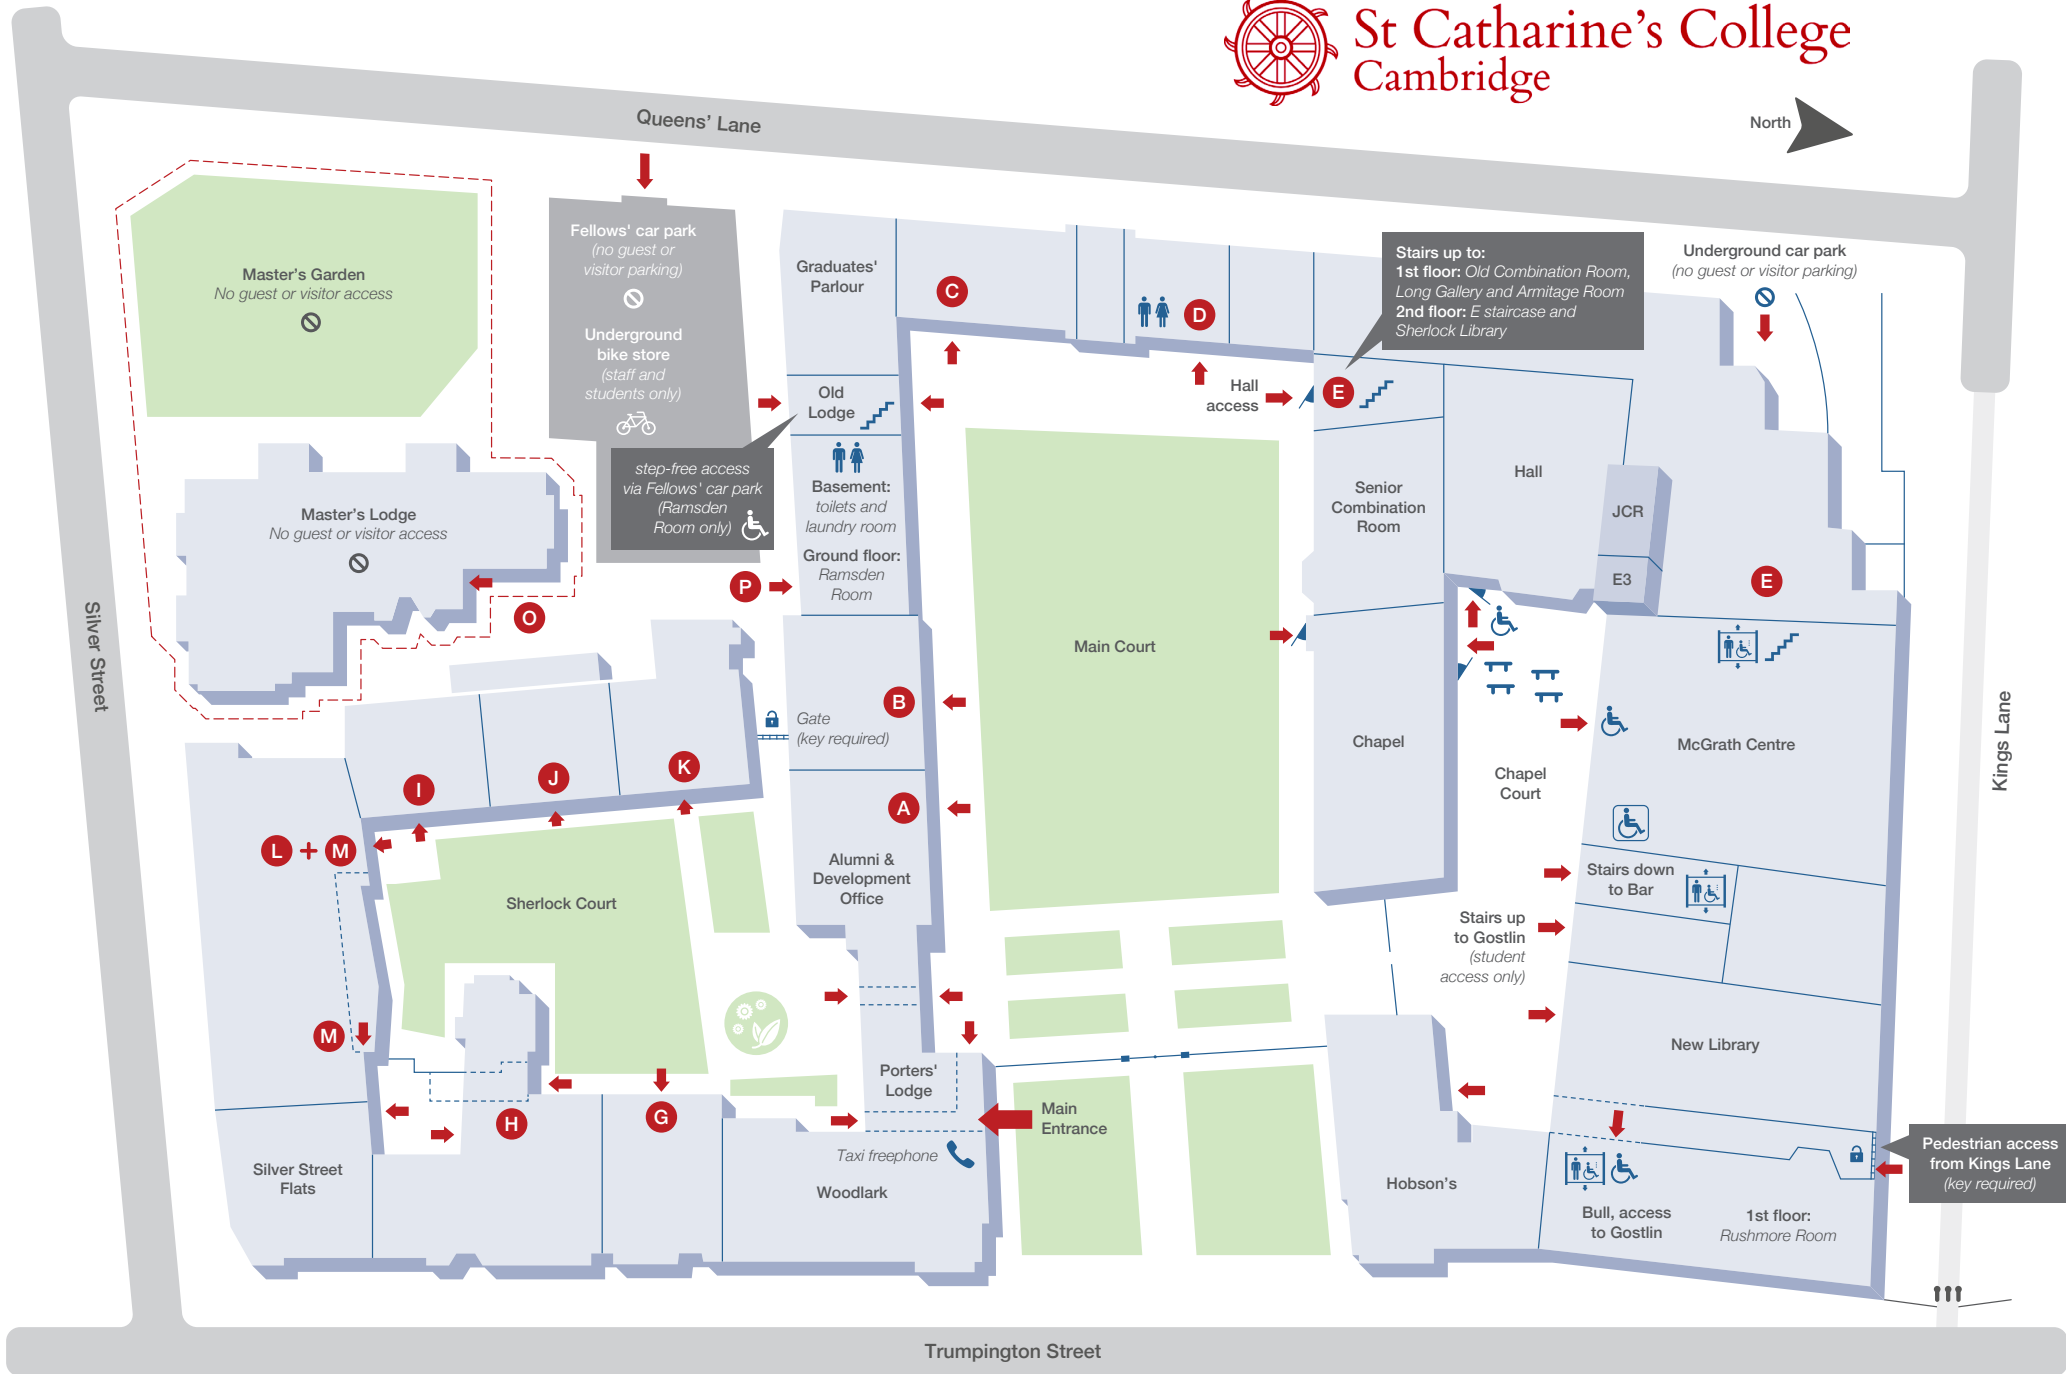

St Catharine's College Cambridge

North

Queens' Lane

Master's Garden
No guest or visitor access

Fellows' car park
(no guest or visitor parking)

step-free access
via Fellows' car park
(Ramsden Room only)

Master's Lodge
No guest or visitor access

Graduates' Parlour

C

D

Hall access

Stairs up to:
1st floor: Old Combination Room,
Long Gallery and Armitage Room
2nd floor: E staircase and
Sherlock Library

Underground car park
(no guest or visitor parking)

Senior Combination Room

Hall

JCR

E3

E

Basement:
toilets and laundry room

Ground floor:
Ramsden Room

Main Court

B

A

Gate
(key required)

Alumni &
Development Office

I

J

K

L + M

M

Sherlock Court

Stairs up to Gostlin
(student access only)

Stairs down to Bar

New Library

Silver Street Flats

H

G

Porters' Lodge

Main Entrance

Taxi freephone

Woodlark

Hobson's

Bull, access to Gostlin

1st floor:
Rushmore Room

Pedestrian access
from Kings Lane
(key required)

Trumpington Street

Silver Street

Kings Lane